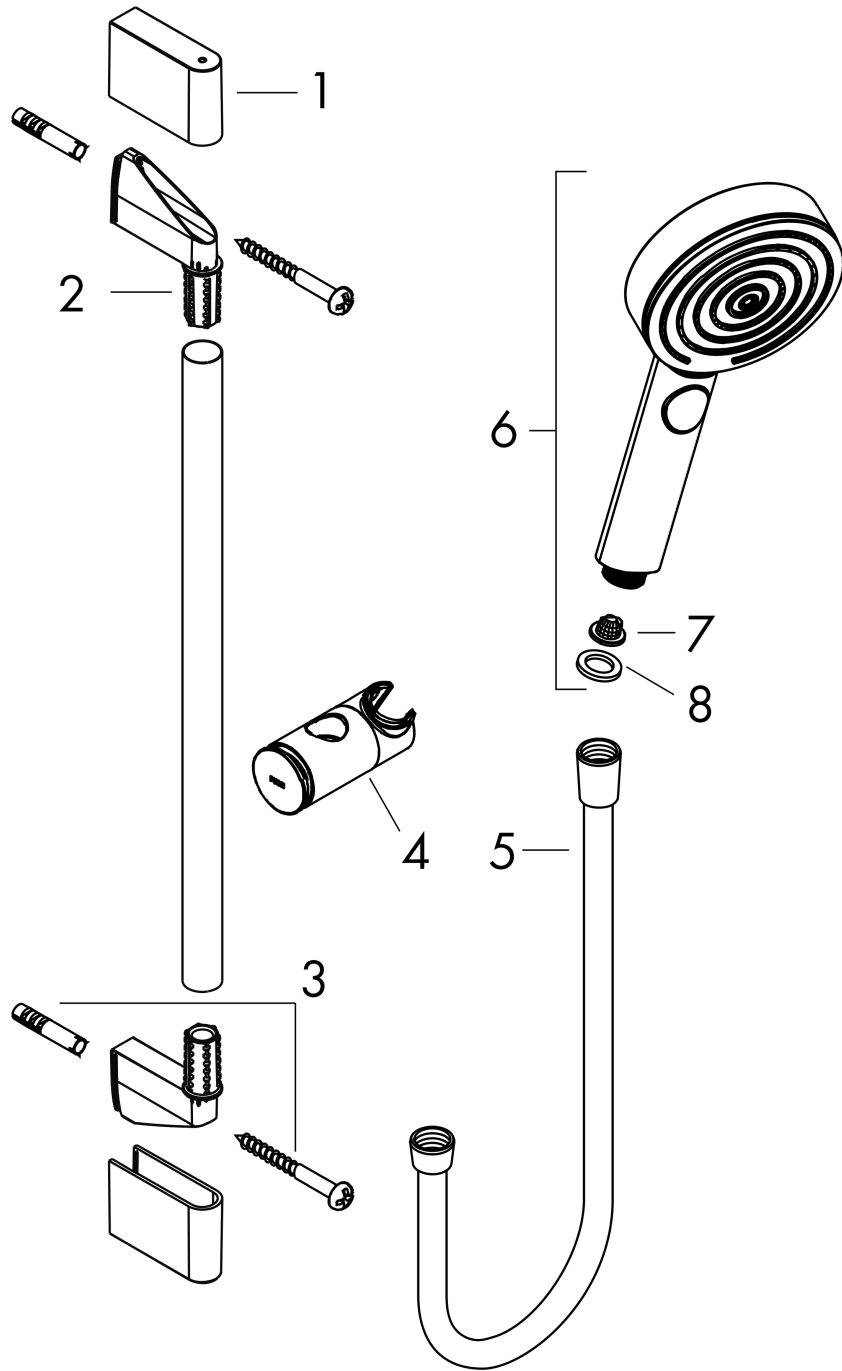

Pulsify Select S
Shower set 105 3jet Relaxation with shower bar 65 cm
 Surfaces: **Chrome** Article Number: **24160000**

Description

product features

- consists of: hand shower, slider, shower bar, shower hose
- shower head size: 105 mm
- spray type: PowderRain, IntenseRain, Massage spray
- convenient diversion via Select button
- maximum flow rate at 3 bar: 11,4 l/min
- minimum flow pressure: 1 bar
- wall supports of plastic
- stand pipe length: 669 mm
- shower bar diameter: 22 mm
- profile stand pipe: round
- drilling distance 625 mm
- height-adjustable slider with locking push-button slider

Technology

Design awards

reddot winner 2021

Product image

Scale drawing

Pulsify Select S
Shower set 105 3jet Relaxation with shower bar 65 cm
 Surfaces: **Chrome** Article Number: **24160000**

Flowchart

The consumption was measured in combination with the appropriate fittings (thermostat/mixer/in-wall valve) to reflect actual application in practice.

Pulsify Select S
Shower set 105 3jet Relaxation with shower bar 65 cm
 Surfaces: **Chrome** Article Number: **24160000**

Exploded Drawing

Year of production: >06/21

Pulsify Select S
Shower set 105 3jet Relaxation with shower bar 65 cm
 Surfaces: **Chrome** Article Number: **24160000**

Spare part list

Year of production: >06/21

Pos.	Description	Article Number	Price	PU
1	cover	95217000	-	1
2	wall support	95218000	-	1
3	mounting set	96179000	-	1
4	support, assy	93517000	-	1
5	shower hose Isiflex'B 1,60 m	28276000	-	1
6	-	24110000	-	1
7	filter	92672000	-	1
8	seal	98058000	-	1
a	tile-matching-disk 7 mm	97450000	-	1