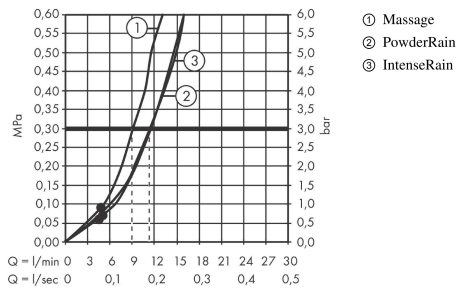

Pulsify Select S
Shower set 105 3jet Relaxation with shower bar 65 cm
 Surfaces: **Chrome** Article Number: **24160000**

Description

product features

- consists of: hand shower, slider, shower bar, shower hose
- shower head size: 105 mm
- spray type: PowderRain, IntenseRain, Massage spray
- convenient diversion via Select button
- maximum flow rate at 3 bar: 11,4 l/min
- minimum flow pressure: 1 bar
- wall supports of plastic
- stand pipe length: 669 mm
- shower bar diameter: 22 mm
- profile stand pipe: round
- drilling distance 625 mm
- height-adjustable slider with locking push-button slider

Technology

Design awards

reddot winner 2021

Product image

Scale drawing

Pulsify Select S
Shower set 105 3jet Relaxation with shower bar 65 cm
 Surfaces: **Chrome** Article Number: **24160000**

Flowchart

The consumption was measured in combination with the appropriate fittings (thermostat/mixer/in-wall valve) to reflect actual application in practice.

Pulsify Select S
Shower set 105 3jet Relaxation with shower bar 65 cm
 Surfaces: **Chrome** Article Number: **24160000**

Exploded Drawing

Year of production: >06/21

Pulsify Select S
Shower set 105 3jet Relaxation with shower bar 65 cm
 Surfaces: **Chrome** Article Number: **24160000**