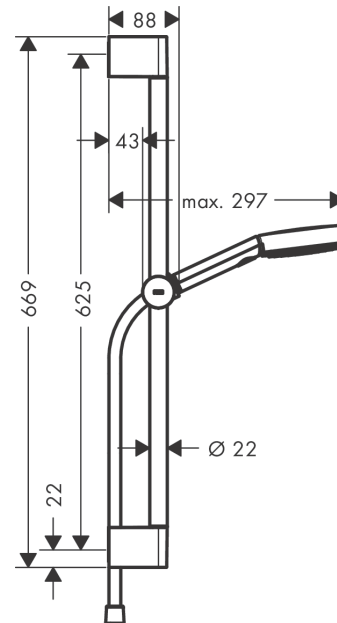

Pulsify Select S
Shower set 105 3jet Relaxation with shower bar 65 cm
 Surfaces: **Chrome** Article Number: **24160000**

Description

product features

- consists of: hand shower, slider, shower bar, shower hose
- shower head size: 105 mm
- spray type: PowderRain, IntenseRain, Massage spray
- convenient diversion via Select button
- maximum flow rate at 3 bar: 11,4 l/min
- minimum flow pressure: 1 bar
- wall supports of plastic
- stand pipe length: 669 mm
- shower bar diameter: 22 mm
- profile stand pipe: round
- drilling distance 625 mm
- height-adjustable slider with locking push-button slider

Technology

Design awards

reddot winner 2021

Product image

Scale drawing

Pulsify Select S
Shower set 105 3jet Relaxation with shower bar 65 cm
 Surfaces: **Chrome** Article Number: **24160000**

Flowchart

The consumption was measured in combination with the appropriate fittings (thermostat/mixer/in-wall valve) to reflect actual application in practice.

Pulsify Select S
Shower set 105 3jet Relaxation with shower bar 65 cm
 Surfaces: **Chrome** Article Number: **24160000**

Exploded Drawing

Year of production: >06/21

Pulsify Select S
Shower set 105 3jet Relaxation with shower bar 65 cm
 Surfaces: **Chrome** Article Number: **24160000**

Spare part list

Year of production: >06/21

Pos.	Description	Article Number	Price	PU
1	cover	95217000	-	1
2	wall support	95218000	-	1
3	mounting set	96179000	-	1
4	support, assy	93517000	-	1
5	shower hose Isiflex'B 1,60 m	28276000	-	1
6	-	24110000	-	1
7	filter	92672000	-	1
8	seal	98058000	-	1
a	tile-matching-disk 7 mm	97450000	-	1